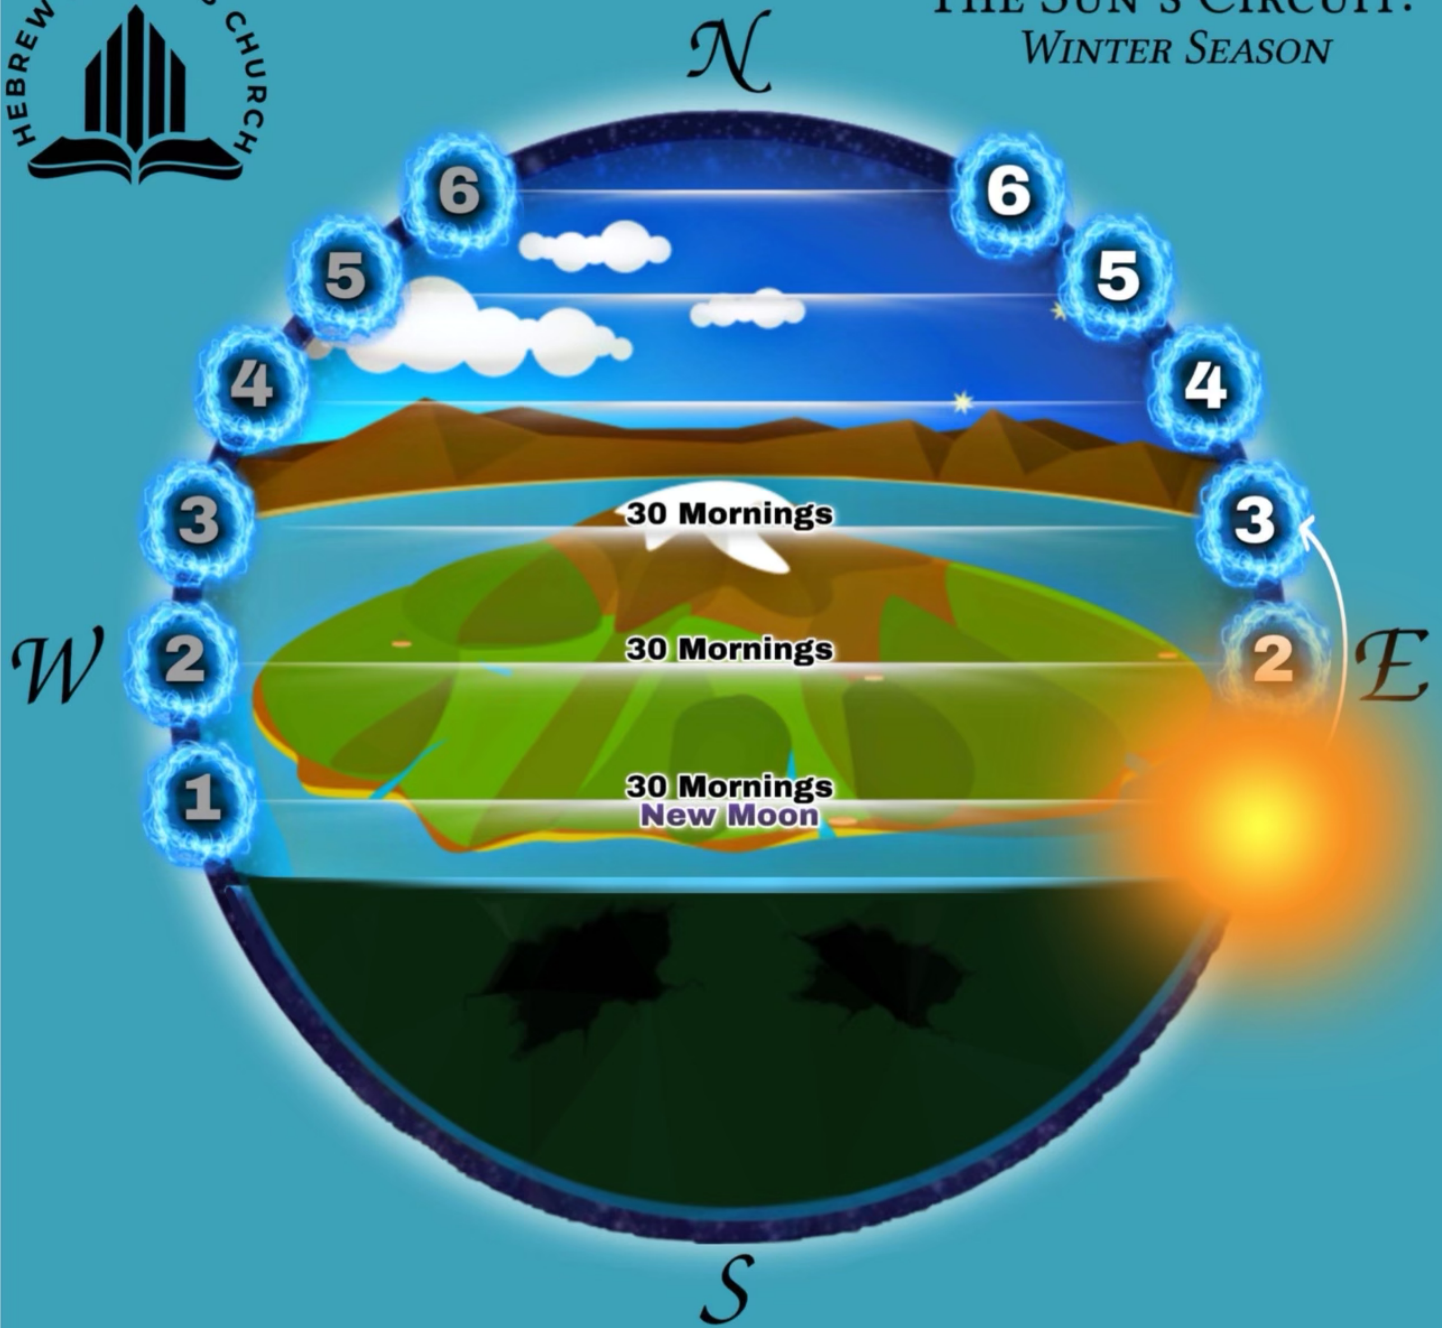

## THE SUN'S CIRCUIT: SPRING SEASON

**Disclaimer:** This diagram is a reference pertaining to the inner dimensions of the spherical Earth.

The Spring season lasts 91 days. At the beginning of the Spring season the Sun rises in the 3rd portal for 1 morning completing the end of the year: The New Moon. After that, it then transitions to start the new year in the 4th portal, rising for 30 mornings. Once complete, it rises in the 5th portal (30 mornings) and finishes its circuit rising in the 6th portal (30 mornings) to complete the 91 days of Spring season.

## THE SUN'S CIRCUIT: SUMMER SEASON

*Disclaimer: This diagram is a reference pertaining to the inner dimensions of the spherical Earth.*

The Summer season lasts 91 days. During the Summer season the Sun rises in the 6th portal for a total of 31 days: One New Moon and 30 mornings following. After that's complete, it rises in the 5th portal (30 mornings) and then finishes its circuit rising in the 4th portal (30 mornings) to complete the 91 days of Summer season.

# THE SUN'S CIRCUIT: FALL SEASON

*Disclaimer: This diagram is a reference pertaining to the inner dimensions of the spherical Earth.*

The Fall season lasts 91 days. During the Fall season, the Sun rises in the 4th portal for 1 morning: the New Moon. After that's complete, it transitions to rise in the 3rd portal for 30 mornings, then rises in the 2nd portal (30 mornings) and finishes its circuit rising in the 1st portal (30 mornings) to complete the 91 days of Fall season.

## THE SUN'S CIRCUIT: WINTER SEASON

*Disclaimer: This diagram is a reference pertaining to the inner dimensions of the spherical Earth.*

The Winter season lasts 91 days. During the Winter season the Sun rises in the 1st portal for a total of 31 days: the New Moon and 30 mornings following. After that's complete, it rises in the 2nd portal (30 mornings) and finishes its circuit rising in the 3rd portal (30 mornings) to complete the 91 days of Winter season.