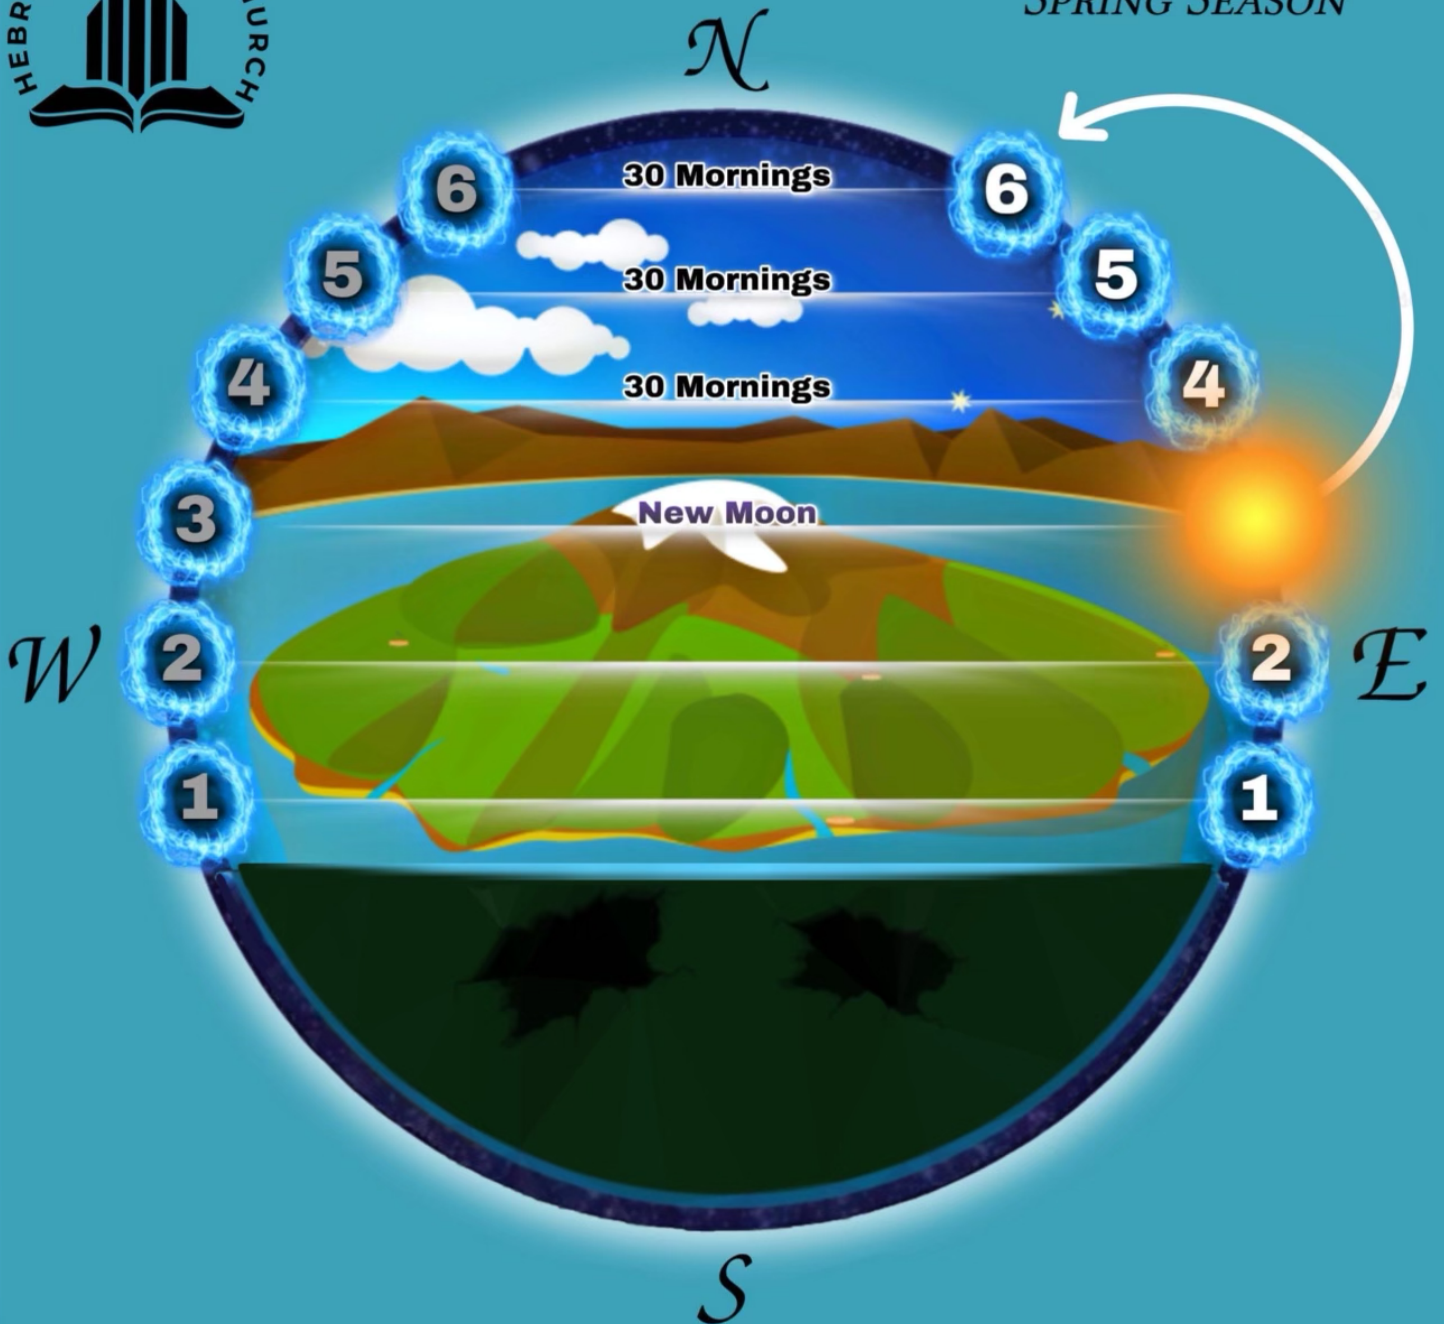

## THE SUN'S CIRCUIT: SPRING SEASON

**Disclaimer:** This diagram is a reference pertaining to the inner dimensions of the spherical Earth.

The Spring season lasts 91 days. At the beginning of the Spring season the Sun rises in the 3rd portal for 1 morning completing the end of the year: The New Moon. After that, it then transitions to start the new year in the 4th portal, rising for 30 mornings. Once complete, it rises in the 5th portal (30 mornings) and finishes its circuit rising in the 6th portal (30 mornings) to complete the 91 days of Spring season.

## THE SUN'S CIRCUIT: SUMMER SEASON

*Disclaimer: This diagram is a reference pertaining to the inner dimensions of the spherical Earth.*

The Summer season lasts 91 days. During the Summer season the Sun rises in the 6th portal for a total of 31 days: One New Moon and 30 mornings following. After that's complete, it rises in the 5th portal (30 mornings) and then finishes its circuit rising in the 4th portal (30 mornings) to complete the 91 days of Summer season.

# THE SUN'S CIRCUIT: FALL SEASON

*Disclaimer: This diagram is a reference pertaining to the inner dimensions of the spherical Earth.*

The Fall season lasts 91 days. During the Fall season, the Sun rises in the 4th portal for 1 morning: the New Moon. After that's complete, it transitions to rise in the 3rd portal for 30 mornings, then rises in the 2nd portal (30 mornings) and finishes its circuit rising in the 1st portal (30 mornings) to complete the 91 days of Fall season.

## THE SUN'S CIRCUIT: WINTER SEASON

*Disclaimer: This diagram is a reference pertaining to the inner dimensions of the spherical Earth.*

The Winter season lasts 91 days. During the Winter season the Sun rises in the 1st portal for a total of 31 days: the New Moon and 30 mornings following. After that's complete, it rises in the 2nd portal (30 mornings) and finishes its circuit rising in the 3rd portal (30 mornings) to complete the 91 days of Winter season.