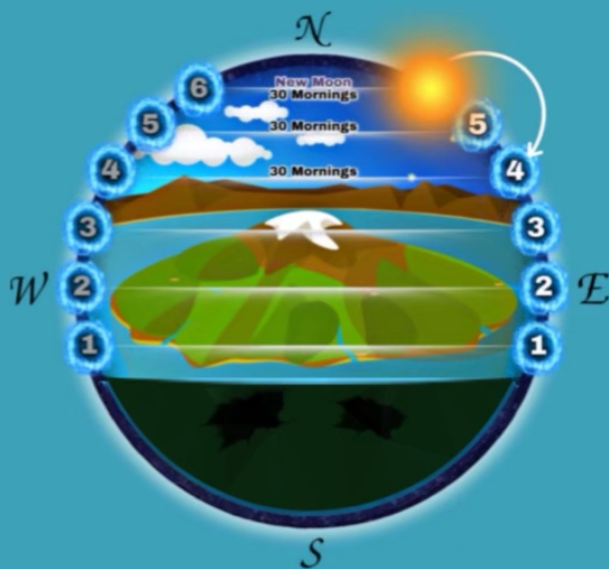

# THE SUN'S CIRCUIT: FALL SEASON

*Disclaimer: This diagram is a reference pertaining to the inner dimensions of the spherical Earth.*

The Fall season lasts 91 days. During the Fall season, the Sun rises in the 4th portal for 1 morning: the New Moon. After that's complete, it transitions to rise in the 3rd portal for 30 mornings, then rises in the 2nd portal (30 mornings) and finishes its circuit rising in the 1st portal (30 mornings) to complete the 91 days of Fall season.

## THE SUN'S CIRCUIT: WINTER SEASON

*Disclaimer: This diagram is a reference pertaining to the inner dimensions of the spherical Earth.*

The Winter season lasts 91 days. During the Winter season the Sun rises in the 1st portal for a total of 31 days: the New Moon and 30 mornings following. After that's complete, it rises in the 2nd portal (30 mornings) and finishes its circuit rising in the 3rd portal (30 mornings) to complete the 91 days of Winter season.

The Sun begins the year in the 4th portal (30 days), then its circuit travels through the 5th portal (30 days) unto the 6th portal. (31 days including the New Moon) Then turns back unto the 6th portal (30 days) and unto the 5th portal (30 days) then unto the 4th portal (31 days including the New Moon) and unto to the 3rd portal (30 days) and unto the 2nd portal (30 days) then it travels unto the 1st portal (31 days including the New Moon). The Sun then turns back unto the 1st portal (30 days) and unto the 2nd portal (30 days) then lastly unto the 3rd portal (31 days including the New Moon) to complete its circuit for the complete year (364 days).

THE SUN'S CIRCUIT:  
SPRING SEASON

THE SUN'S CIRCUIT:  
SUMMER SEASON

THE SUN'S CIRCUIT:  
FALL SEASON

THE SUN'S CIRCUIT:  
WINTER SEASON

Disclaimer: This diagram is a reference pertaining to the inner dimensions of the spherical Earth.