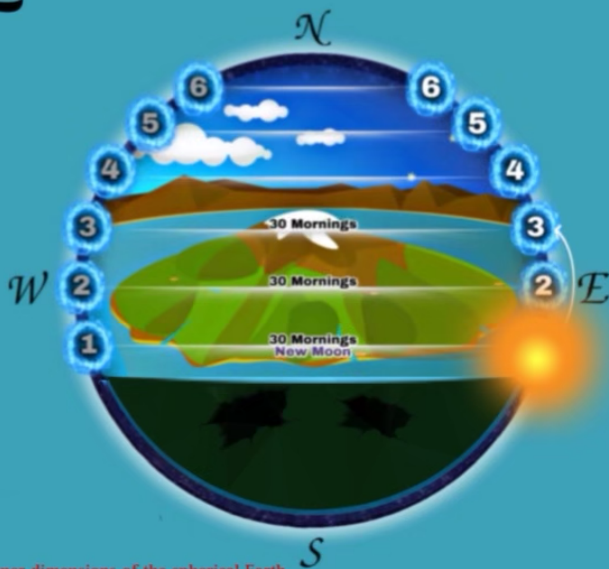

## THE SUN'S CIRCUIT: SPRING SEASON

**Disclaimer:** This diagram is a reference pertaining to the inner dimensions of the spherical Earth.

The Spring season lasts 91 days. At the beginning of the Spring season the Sun rises in the 3rd portal for 1 morning completing the end of the year: The New Moon. After that, it then transitions to start the new year in the 4th portal, rising for 30 mornings. Once complete, it rises in the 5th portal (30 mornings) and finishes its circuit rising in the 6th portal (30 mornings) to complete the 91 days of Spring season.

THE SUN'S CIRCUIT:  
SPRING SEASON

THE SUN'S CIRCUIT:  
SUMMER SEASON

THE SUN'S CIRCUIT:  
FALL SEASON

THE SUN'S CIRCUIT:  
WINTER SEASON

Disclaimer: This diagram is a reference pertaining to the inner dimensions of the spherical Earth.