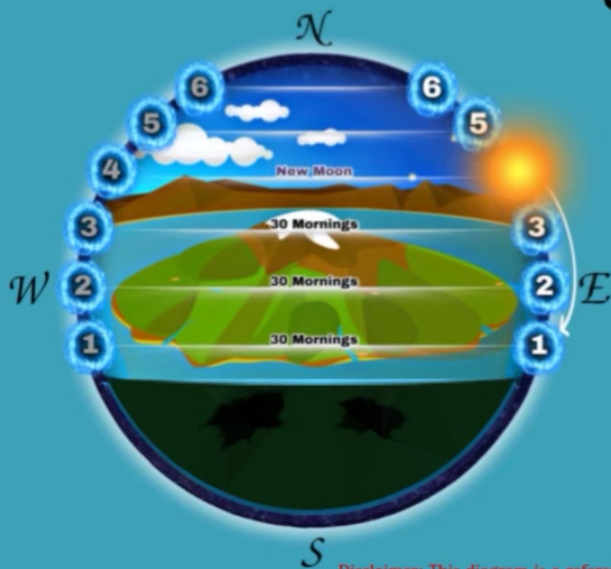

## THE SUN'S CIRCUIT: WINTER SEASON

*Disclaimer: This diagram is a reference pertaining to the inner dimensions of the spherical Earth.*

The Winter season lasts 91 days. During the Winter season the Sun rises in the 1st portal for a total of 31 days: the New Moon and 30 mornings following. After that's complete, it rises in the 2nd portal (30 mornings) and finishes its circuit rising in the 3rd portal (30 mornings) to complete the 91 days of Winter season.

The Sun begins the year in the 4th portal (30 days), then its circuit travels through the 5th portal (30 days) unto the 6th portal. (31 days including the New Moon) Then turns back unto the 6th portal (30 days) and unto the 5th portal (30 days) then unto the 4th portal (31 days including the New Moon) and unto to the 3rd portal (30 days) and unto the 2nd portal (30 days) then it travels unto the 1st portal (31 days including the New Moon). The Sun then turns back unto the 1st portal (30 days) and unto the 2nd portal (30 days) then lastly unto the 3rd portal (31 days including the New Moon) to complete its circuit for the complete year (364 days).

THE SUN'S CIRCUIT:  
SPRING SEASON

THE SUN'S CIRCUIT:  
SUMMER SEASON

THE SUN'S CIRCUIT:  
FALL SEASON

THE SUN'S CIRCUIT:  
WINTER SEASON

Disclaimer: This diagram is a reference pertaining to the inner dimensions of the spherical Earth.