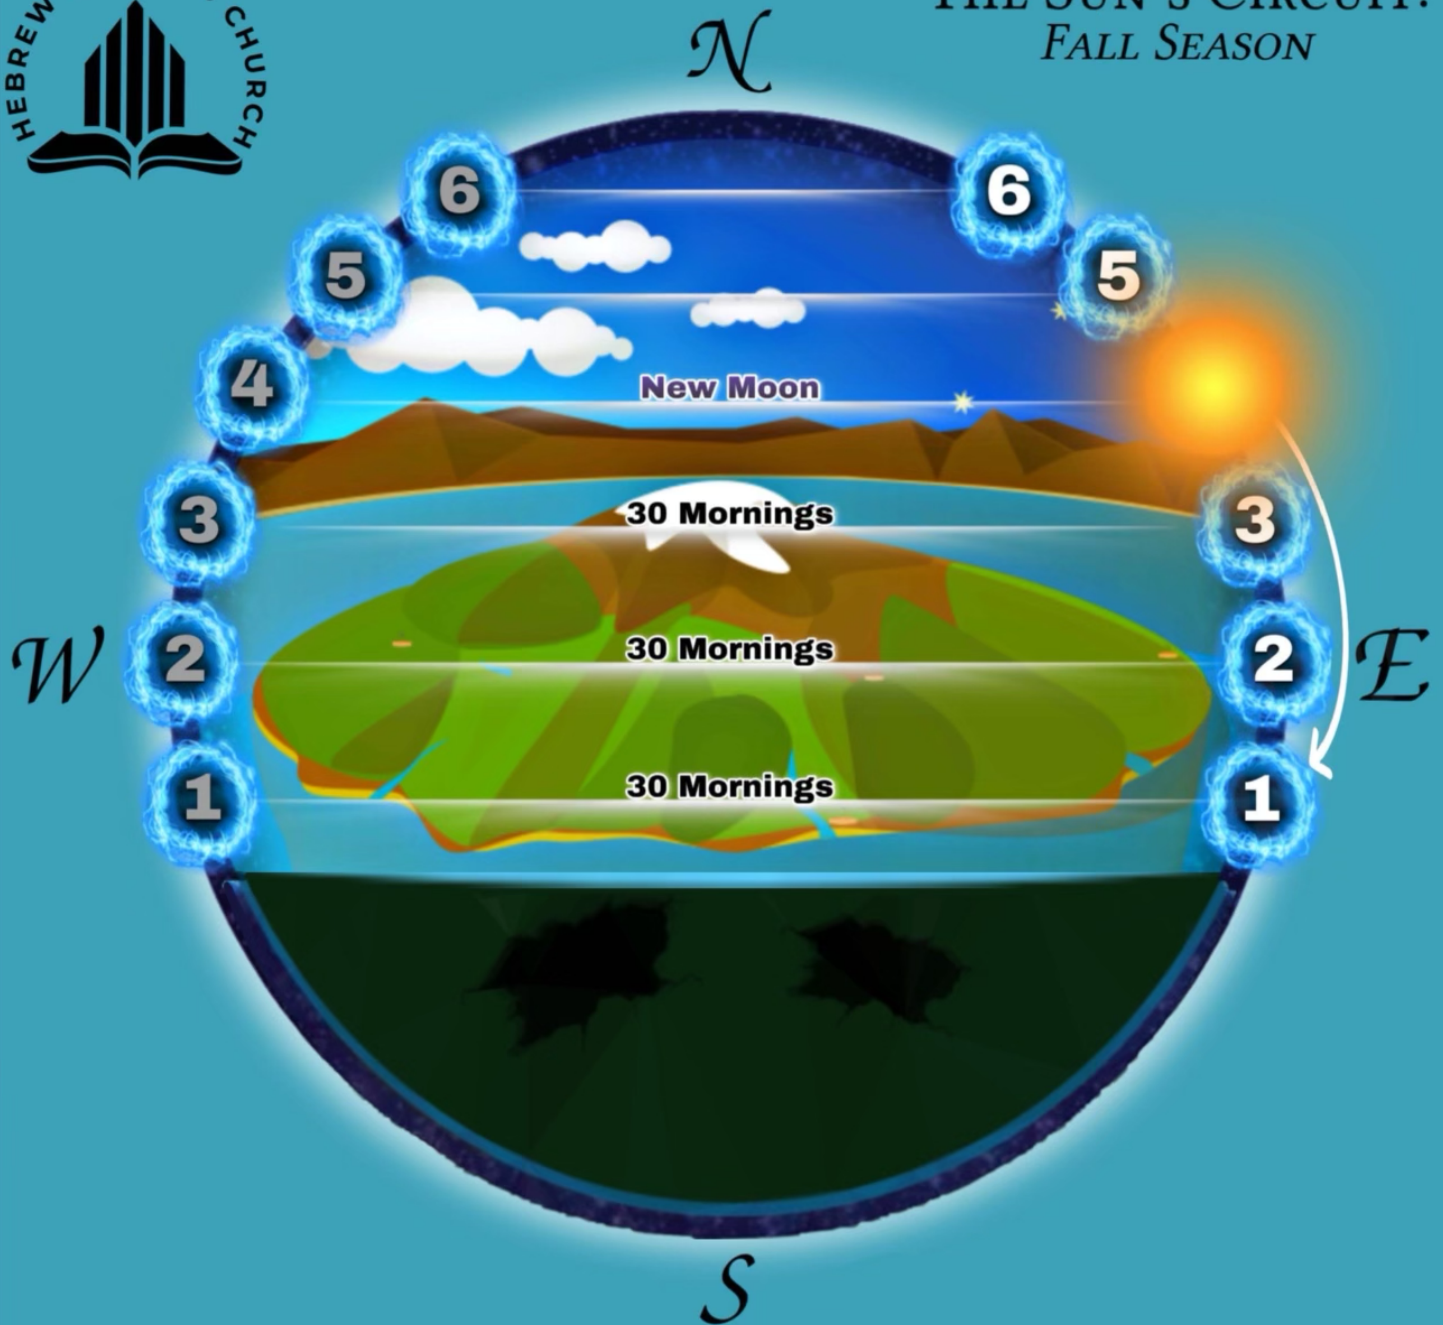

## THE SUN'S CIRCUIT: SPRING SEASON

**Disclaimer:** This diagram is a reference pertaining to the inner dimensions of the spherical Earth.

The Spring season lasts 91 days. At the beginning of the Spring season the Sun rises in the 3rd portal for 1 morning completing the end of the year: The New Moon. After that, it then transitions to start the new year in the 4th portal, rising for 30 mornings. Once complete, it rises in the 5th portal (30 mornings) and finishes its circuit rising in the 6th portal (30 mornings) to complete the 91 days of Spring season.

## THE SUN'S CIRCUIT: SUMMER SEASON

*Disclaimer: This diagram is a reference pertaining to the inner dimensions of the spherical Earth.*

The Summer season lasts 91 days. During the Summer season the Sun rises in the 6th portal for a total of 31 days: One New Moon and 30 mornings following. After that's complete, it rises in the 5th portal (30 mornings) and then finishes its circuit rising in the 4th portal (30 mornings) to complete the 91 days of Summer season.

# THE SUN'S CIRCUIT: FALL SEASON

*Disclaimer: This diagram is a reference pertaining to the inner dimensions of the spherical Earth.*

The Fall season lasts 91 days. During the Fall season, the Sun rises in the 4th portal for 1 morning: the New Moon. After that's complete, it transitions to rise in the 3rd portal for 30 mornings, then rises in the 2nd portal (30 mornings) and finishes its circuit rising in the 1st portal (30 mornings) to complete the 91 days of Fall season.

## THE SUN'S CIRCUIT: WINTER SEASON

*Disclaimer: This diagram is a reference pertaining to the inner dimensions of the spherical Earth.*

The Winter season lasts 91 days. During the Winter season the Sun rises in the 1st portal for a total of 31 days: the New Moon and 30 mornings following. After that's complete, it rises in the 2nd portal (30 mornings) and finishes its circuit rising in the 3rd portal (30 mornings) to complete the 91 days of Winter season.