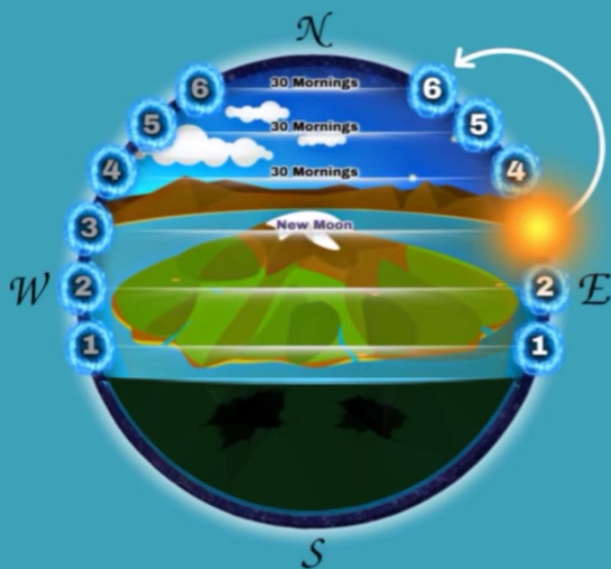

The Sun begins the year in the 4th portal (30 days), then its circuit travels through the 5th portal (30 days) unto the 6th portal. (31 days including the New Moon) Then turns back unto the 6th portal (30 days) and unto the 5th portal (30 days) then unto the 4th portal (31 days including the New Moon) and unto to the 3rd portal (30 days) and unto the 2nd portal (30 days) then it travels unto the 1st portal (31 days including the New Moon). The Sun then turns back unto the 1st portal (30 days) and unto the 2nd portal (30 days) then lastly unto the 3rd portal (31 days including the New Moon) to complete its circuit for the complete year (364 days).

THE SUN'S CIRCUIT:
SPRING SEASON